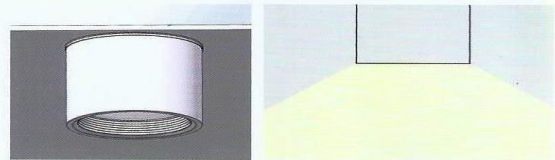

SURFACE MOUNTING DOWN LIGHT SERIES

IP44

Model Number: UL-2201

The reflector ensures maximum optical output ratio of visual comfort. Suitable for family and business premises mild waterproof Ip44

1. Luminaires in the product line cover a wide range of lumen categories, so provide a suitable solution for a large number of lighting tasks.
2. lighting design based on surface mounted lower lights does not need to solve the problem. Compact combination of bright light and outdoor luminaire firmness, wide beam distribution allows it to be used in passages, arcades and private residential terraces. Compact type can be easily washed through walls to use vertical lighting.

DESCRIPTION

Power: 15w- 20W – 30W

Lumens: 1275lm/ 1700lm/ 2550lm

Color Temp: 3000k- 4000k

Size: 128xH100mm/ 160xH115mm/ 195xH130mm

Driver: LUFID PF:>0.9

CRI > 80

IP Rating : IP44 ,

LUMINAIRE ARRANGEMENT

Floodlight beam wide, rotating symmetrical light distribution for general lighting

For luminaire arranged in a straight line, the spacing between the two skimmers (D) may be 1.5 times the brightness above the working plane ($D = 1.5 \times H$)