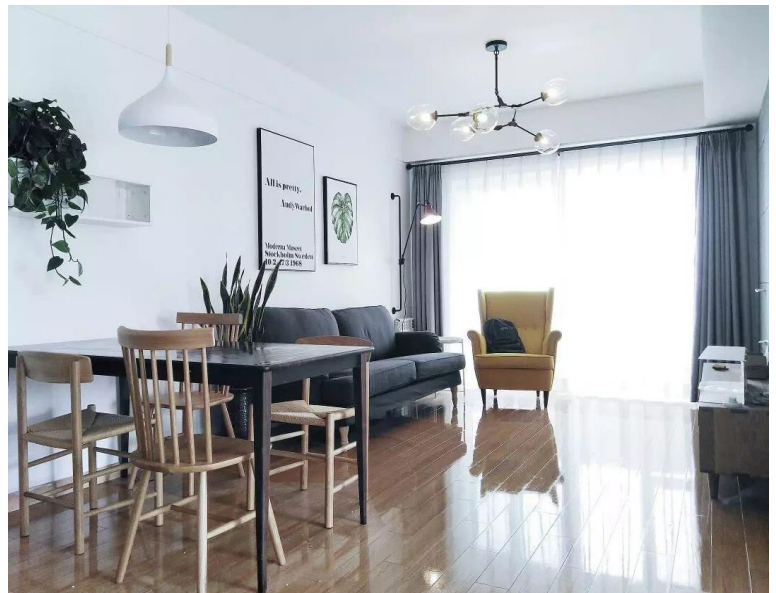

NORDIC PENDANT LIGHT

UNILUX
Enlightening Imaginations

Model Number: UNI-FL001

【Elegant design】 The White Pendant Light designed with simple and modern elements, Perfectly fit in with your house theme and transformed your dining room/kitchen into elegant Nordic style.

【Modern style】 Contemporary Hanging lamp is perfect compatible with Edison LED/Incandescent Light Bulbs (Not Included), can feel a cozy and quiet life through the simple but unique design.

【Exquisite appearance】 White Aluminum lampshade, low carbon environmental protection paint non-toxic, no rust, color uniform durability. Also with a small wooden decoration fitting.

【Perfect in size】 13 Inch Diameter of Light Shade, 9 inch in height. 39 inch length adjustable cable line, hard-wired, E27 based.

【Widely Use Scenes:】 Ideally used in General indoor areas which including Dining room, Kitchen, Cafe, Basement, Bars, Restaurant, Library, Bedroom and Reading Room