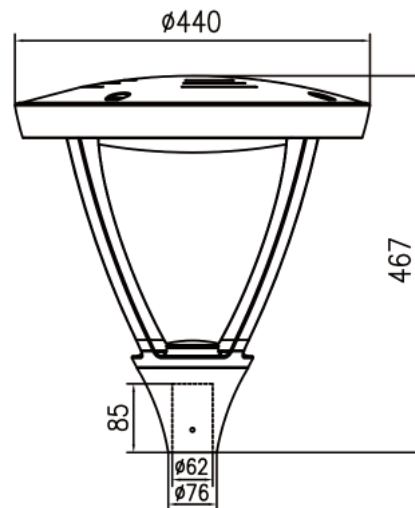

## Model Number: UL-B22A

- Operating voltage: AC110 to 240V
- Wattage 45w
- LED Brand: Epistar 2835
- Driver : SOSEN
- PF : 0.95
- Color temperature : 4000k / 5000k
- Lumens : 4000lm (90lm/w)
- Ra : > 70
- Operating Ambient Temp : -30°C ~ +55°C
- Protection grading IP-65
- Fixture Color : Matt Black / Grey
- Die Cast Aluminum + PC Diffuser
- Dimension: 440x440x467mm
- Pole Diameter: 60mm
- Life Time: 50,000 Hrs