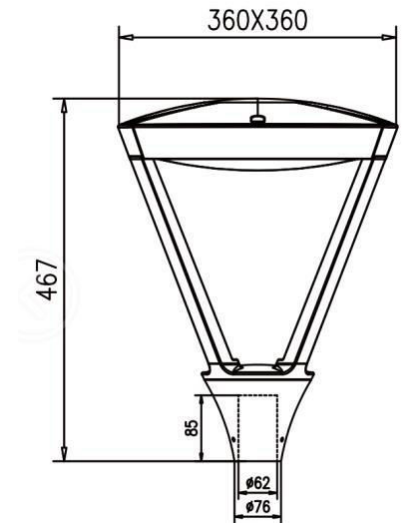

## Model Number: UL-B22

- Operating voltage: AC110 to 240V
- Wattage 45w
- LED Brand: Epistar 2835
- Driver : SOSEN
- PF : 0.95
- Color temperature : 4000k / 5000k
- Lumens : 4000lm (90lm/w)
- Ra : > 70
- Operating Ambient Temp : -30°C~+55°C
- Protection grading IP-65
- Fixture Color : Matt Black / Grey
- Die Cast Aluminum + PC Diffuser
- Dimension: 360x360x467mm
- Pole Diameter: 60mm
- Life Time: 50,000 Hrs